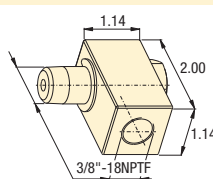

3/8" Swivel Connector

360° swivel coupler for optimal orientation of the hydraulic connection on cylinders, pumps and hoses. Order Model No. XSC-1.

**A, AM
FZ,
BFZ,
HF, LX
Series**

10,000 psi Fittings		Model Number	Dimensions (in)				Diagram	
			A	B	C	D		
Street Elbow			FZ-1616	.94	1.30	3/8" -18 NPTF	3/8" -18 NPTF	
From: 3/8" -NPTF Male	To: 3/8" -NPTF Female							
Reducing Connector			FZ-1615	1.13	1.00	3/8" -18 NPTF	1/4" -18 NPTF	
From: 3/8" -NPTF Female	To: 1/4" -NPTF Female							
			FZ-1625	1.38	1.25	1/2" -14 NPTF	3/8" -18 NPTF	
From: 1/2" -NPTF Female	To: 3/8" -NPTF Female							
Hexagon Nipple			FZ-1608	1.50	.63	1/4" -18 NPTF	1/4" -18 NPTF	
From: 1/4" -NPTF	To: 1/4" -NPTF							
From: 3/8" -NPTF	To: 3/8" -NPTF							
From: 3/8" -NPTF	To: 3/8" -NPTF							
Coupling			FZ-1614	1.14	1.00	3/8" -18 NPTF	3/8" -18 NPTF	
From: 3/8" -NPTF	To: 3/8" -NPTF							
			FZ-1605	1.14	.75	1/4" -18 NPTF	1/4" -18 NPTF	
From: 1/4" -NPTF	To: 1/4" -NPTF							
Cross			FZ-1613	1.77	1.00	3/8" -18 NPTF	-	
From: 3/8" -NPTF Female	To: 3/8" -NPTF Female							
Street Tee			FZ-1612	1.77	1.00	3/8" -18 NPTF	-	
From: 3/8" -NPTF	To: 3/8" -NPTF							
			FZ-1637	1.77	.94	1/4" -18 NPTF	-	
From: 1/4" -NPTF	To: 1/4" -NPTF							
Street Tee			BFZ-16312	2.20	1.02	3/8" -18 NPTF	3/8" -18 NPTF	
From: 3/8" -NPTF Female	To: 3/8" -NPTF Male							
Elbow			FZ-1610	1.38	.88	3/8" -18 NPTF	-	
From: 3/8" -NPTF	To: 3/8" -NPTF							
			FZ-1638	1.41	.94	1/4" -18 NPTF	-	
From: 1/4" -NPTF	To: 1/4" -NPTF							
Reducer			FZ-1630	.75	.75	1/4" -18 NPTF	3/8" -18 NPTF	
From: 3/8" -NPTF	To: 1/4" -NPTF							
From: 1/4" -NPTF	To: 1/2" -NPTF							
			BFZ-1630	1.10	.86	1/4" -18 NPTF	1/2" -14 NPTF	
From: 3/8" -NPTF	To: G1/4"							
Adaptor			BFZ-16411	1.37	.75	1/4" -18 NPTF	G1/4"	
From: G1/4"	To: 1/4" -NPTF							
From: G1/4"	To: 1/8" -NPTF							
From: G3/8"	To: 1/4" -NPTF							
			BFZ-16421	1.22	.75	1/8" -27 NPTF	G1/4"	
From: G3/8"	To: 1/4" -NPTF							
From: G3/8"	To: 3/8" -NPTF							
			BFZ-16323	1.69	.94	1/4" -18 NPTF	G3/8"	
From: G3/8"	To: 3/8" -NPTF							
From: G3/8"	To: 3/8" -NPTF							
Adaptor			FZ-1055	1.75	.94	1/4" -18 NPTF	3/8" -18 NPTF	
From: 1/4" -18 NPTF	To: 3/8" -18 NPTF							
From: 1/2" -14 NPTF	To: 1/4" -18 NPTF							
			FZ-1633	1.18	.75	1/2" -27 NPTF	1/4" -18 NPTF	
From: 1/2" -14 NPTF	To: 3/8" -18 NPTF							
			FZ-1634	1.75	1.13	3/8" -18 NPTF	1/2" -18 NPTF	
From: 1/2" -14 NPTF	To: 3/8" -18 NPTF							
Swivel Fitting			FZ-1660	1.59	.88	3/8" -18 NPTF	3/8" -18 NPTF	
From: 3/8" -NPTF Male	To: 3/8" -NPTF Female							